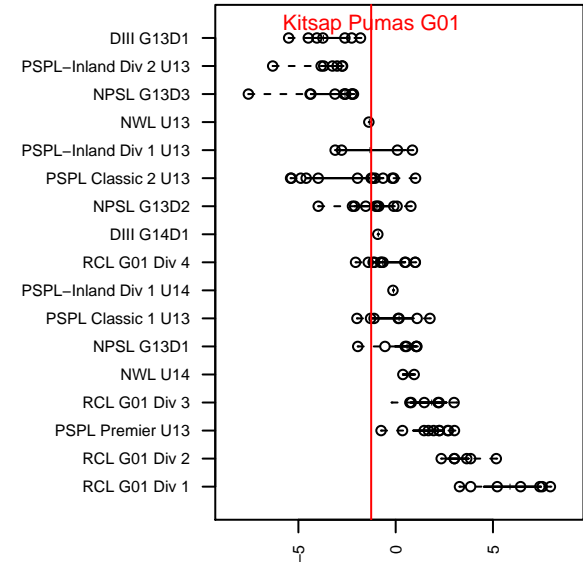

**attack and defense rating
relative to others at age
and all opponents in last 13 months**